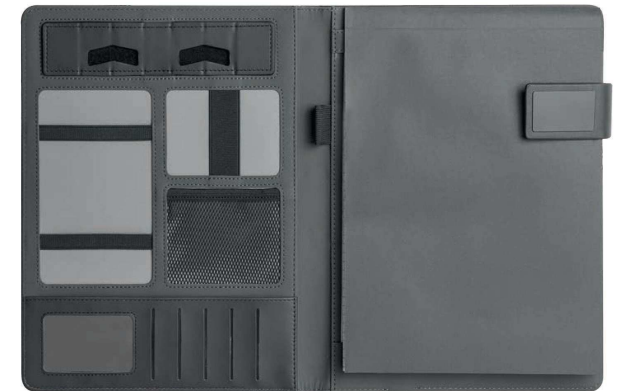

1 porta micro USB

PF406 Power Congress

Block notes in poliestere 300D, blocco 20 fogli, powerbank integrato 4000 mAh, cavo incluso

17,5xh22,2x2,5 cm ca. 1/20

SE UV IN

supporto per tablet